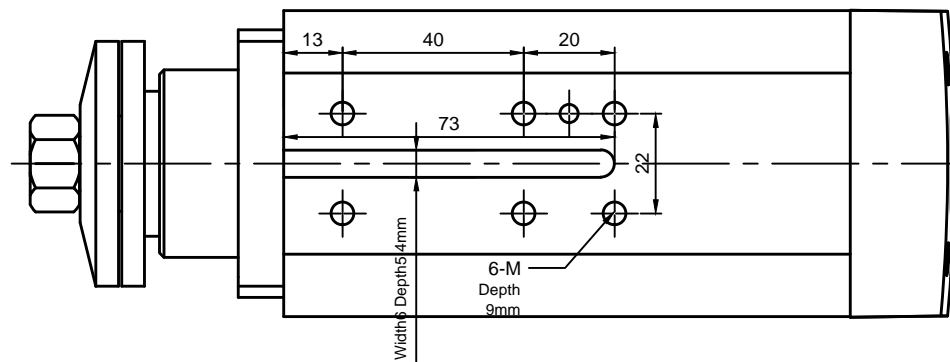

STFB35-68-18Z-0.37

WHD SPINDLE MOTOR

Power	Voltage	Current	Shaft	Frequency	Speed	Cool	Weight
0.37KW	380/220V	1.0/1.73A	-	300Hz	18000RPM	Air	2.4KG