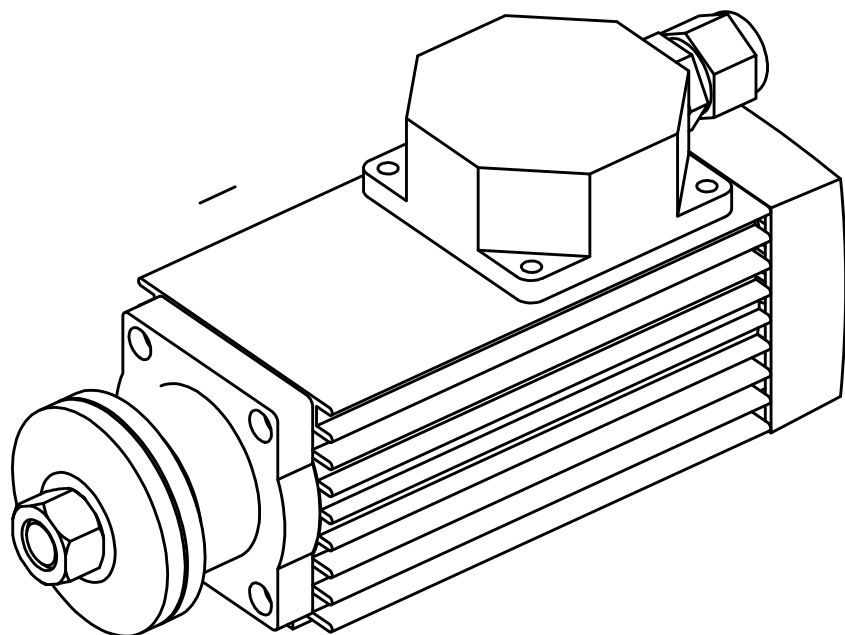

STFB35-68-18Z-0.37

WHD SPINDLE MOTOR

Power	Voltage	Current	Shaft	Frequency	Speed	Cool	Weight
0.37KW	380/220V	1.0/1.73A	-	300Hz	18000RPM	Air	2.4KG