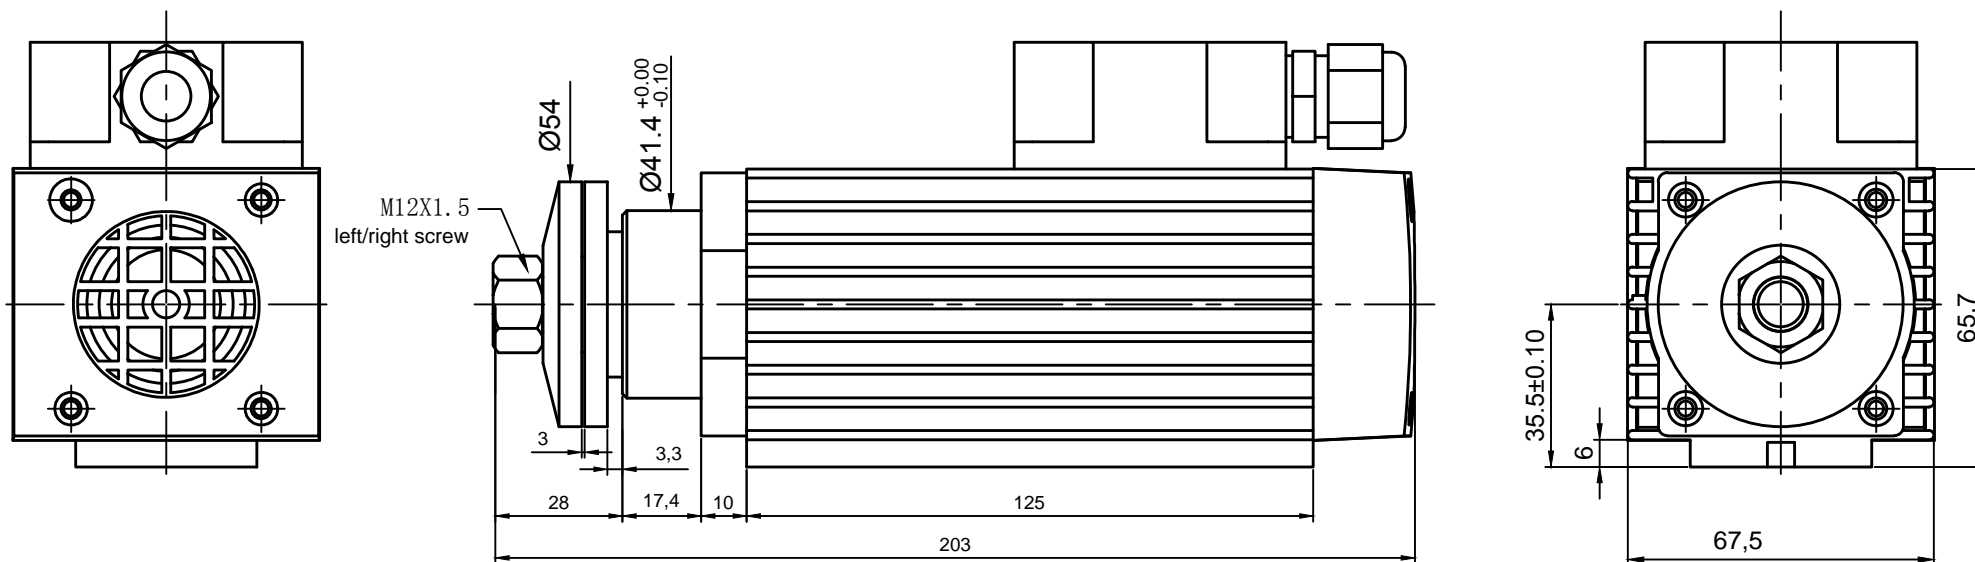

STFB35-68-18Z-0.37

WHD SPINDLE MOTOR

Power	Voltage	Current	Shaft	Frequency	Speed	Cool	Weight
0.37KW	380/220V	1.0/1.73A	-	300Hz	18000RPM	Air	2.4KG